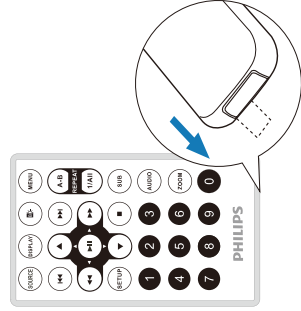

1

1

- Charging of the DVD player only possible in the power-off mode.

2

3

2

1

2

3

1

2

3

5

1

• This player plays/views DivX, VOB, MP3, or JPEG files that are stored on USB devices.

2